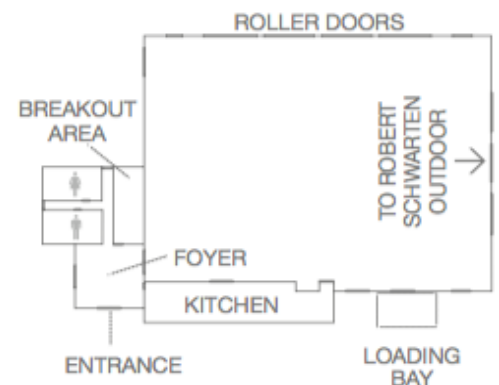

ROBERT SCHWARTEN PAVILION INDOOR

The Robert Schwarten Pavilion area forms part of the Rockhampton Showgrounds Complex, a diverse, multi purpose site, situated right in the heart of Rockhampton.

The largest clear span building available for hire in this area, this pavilion boasts a massive 2000 m² under roof ideally suited to a wide range of functions. It can be combined with the Robert Schwarten Pavilion (Outdoor) to provide a massive 6000m² of under roof space.

LOCATION:

The Rockhampton Showgrounds, Exhibition Road, only minutes from the CBD, airport and the beautiful Fitzroy River precinct

TYPE OF VENUE:

A modern, air conditioned, clear span building with full catering and bar facilities with easy access for delivery vehicles

AREA / FLOORSPACE:

Approx 2000m²

KEY FEATURES:

- Air conditioning
- 8m ceiling height
- Data points
- Foyer for guest arrival / registration
- Wheelchair accessible
- Toilet facilities located within the venue on site
- Access via inside or outside showgrounds
- 5m x 8m high undercover roller doors to enable quick loading and unloading
- On-street and off-street parking
- Power – standard 15 amp outlets and 3-phase outlets available
- Connects to Schwarten Pavilion (Outdoor), making huge 6000m² useable space if required
- Ticketing available

EXTRAS

Sound, lighting, grandstand seating, temporary fencing and other equipment available for hire through our office

IDEALLY SUITED FOR:

Trade shows, retail demonstrations, banquets, weddings, milestone birthdays, corporate functions

RATES

Rockhampton Regional Council adopted fees and charges will apply

FLOOR PLAN

SHOWGROUNDS

Current as at November 2018

PO Box 1860 Rockhampton QLD 4700 T. 07-49245600

E. venuehire@rrc.qld.gov.au