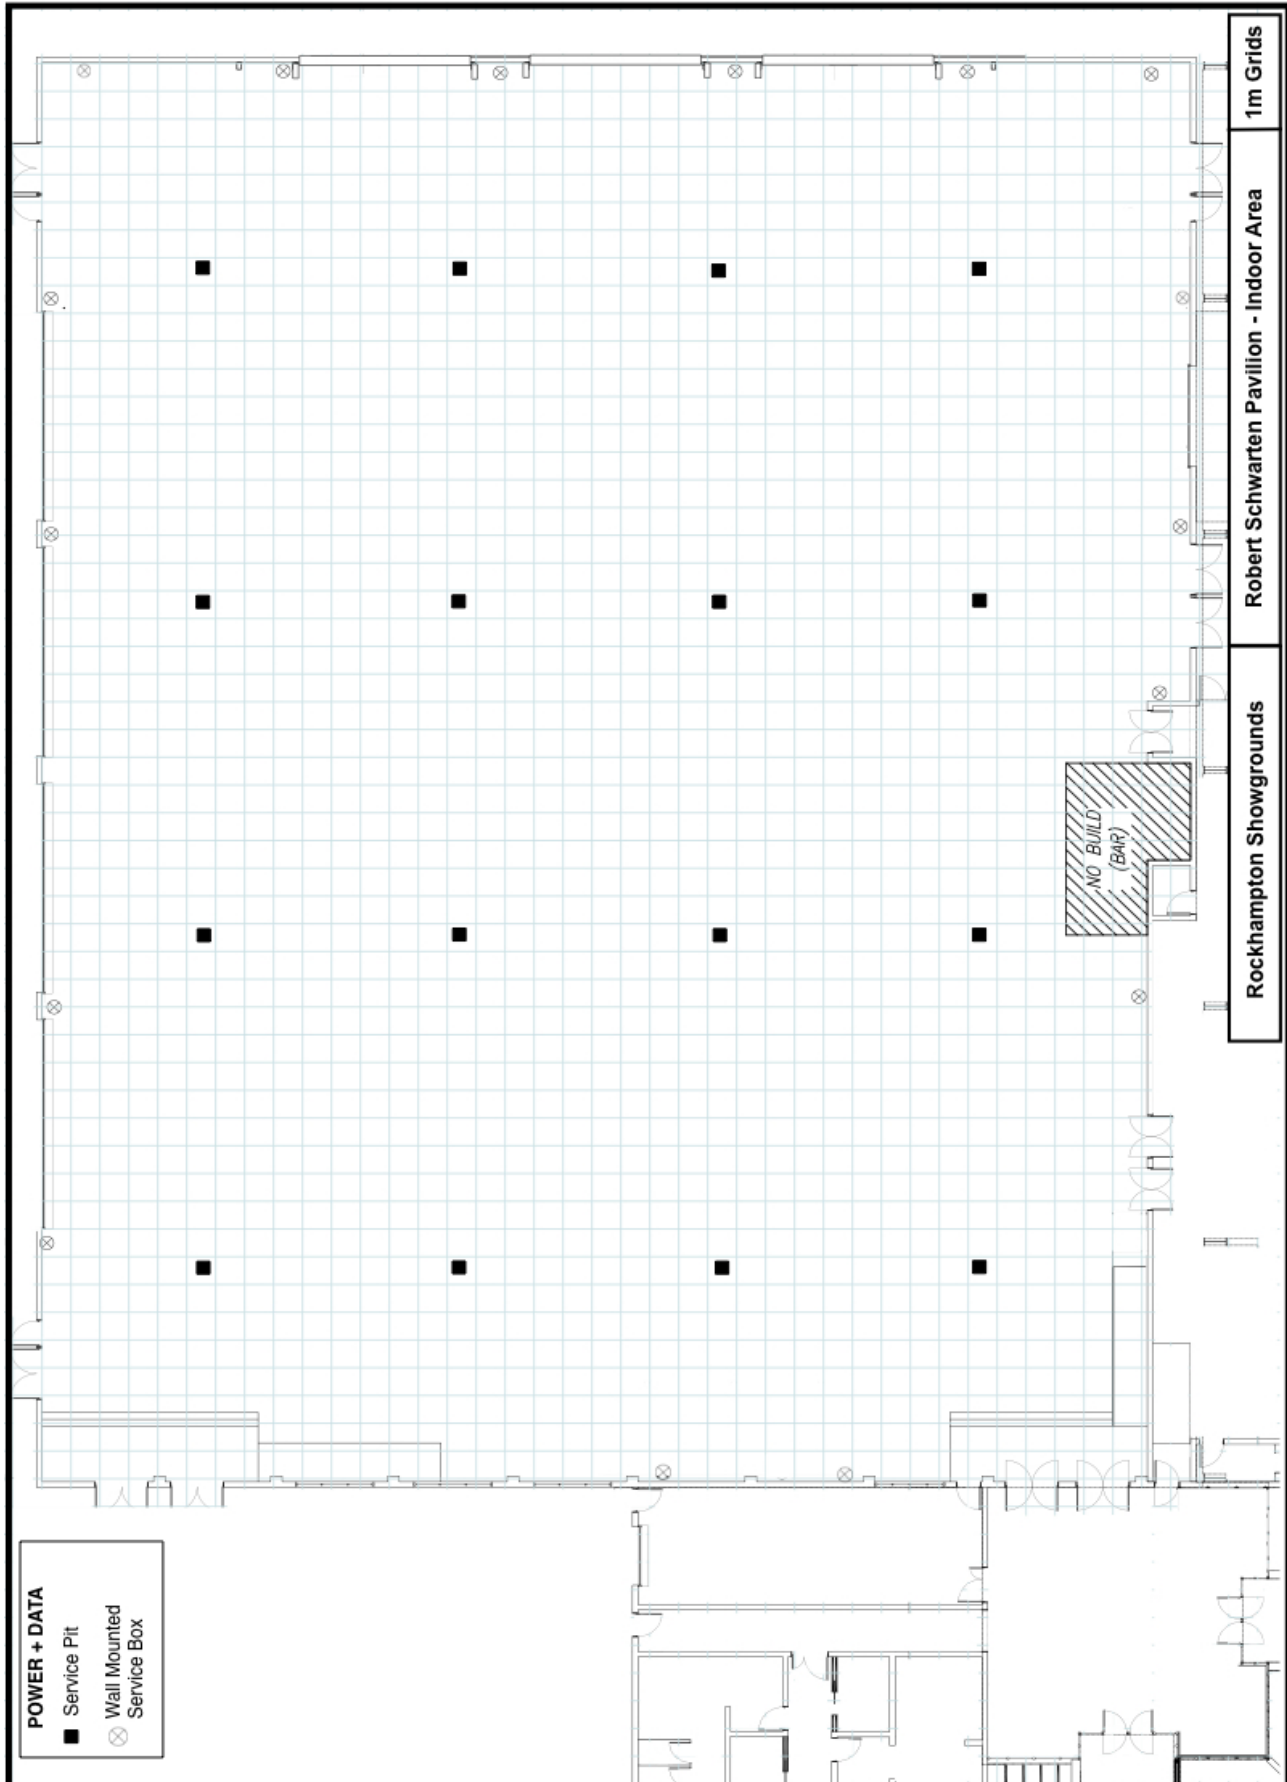

ROBERT SCHWARTEN PAVILION INDOOR

PO Box 1860 Rockhampton QLD 4700 T. 07-49245600

E. venuehire@rrc.qld.gov.au

Walter Reid Cultural Centre is owned and operated by Rockhampton Regional council

www.seeitlive.com.au