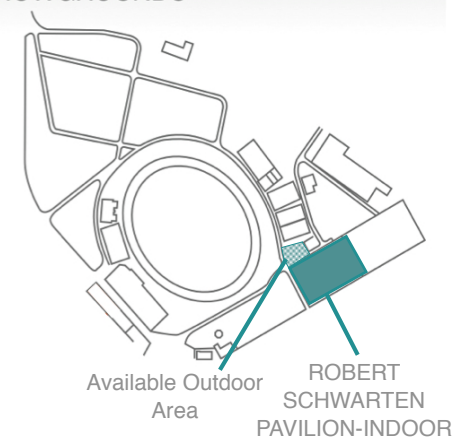

SHOWGROUNDS

Current as at November 2018

PO Box 1860 Rockhampton QLD 4700 T. 07-49245600

E. venuehire@rrc.qld.gov.au

Walter Reid Cultural Centre is owned and operated by Rockhampton Regional council

www.seeitlive.com.au