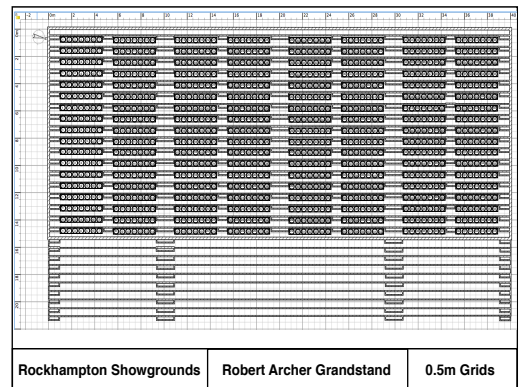

ROBERT ARCHER GRANDSTAND

The Robert Archer Grandstand forms part of the Rockhampton Showgrounds Complex, a diverse, multi purpose site, situated right in the heart of Rockhampton.

KEY FEATURES:

- Toilet facilities located within the venue on site
- Access via inside showgrounds
- On-street and off-street parking
- Power – standard 15 amp outlets and 3-phase outlets available
- Ticketing available
- 18 rows of 56 undercover seats
- 9 rows of 68 non undercover seats

LOCATION:

The Rockhampton Showgrounds, Exhibition Road, only minutes from the CBD, airport and the beautiful Fitzroy River precinct

TYPE OF VENUE:

A grandstand with bench type seating capable of accomodating 1600 people, 1000 of them under cover.

AREA / FLOORSPACE:

Approx 800m²

EXTRAS

Sound, lighting, temporary fencing and other equipment available for hire through our office

IDEALLY SUITED FOR:

Viewing activities being conducted in the centre ring of the showgrounds.

RATES

Rockhampton Regional Council adopted fees and charges will apply

FLOOR PLAN

SHOWGROUNDS

PO Box 1860 Rockhampton QLD 4700 T. 07-49245600
E. venuehire@rrc.qld.gov.au
Walter Reid Cultural Centre is owned and operated by Rockhampton Regional council

www.seeitlive.com.au