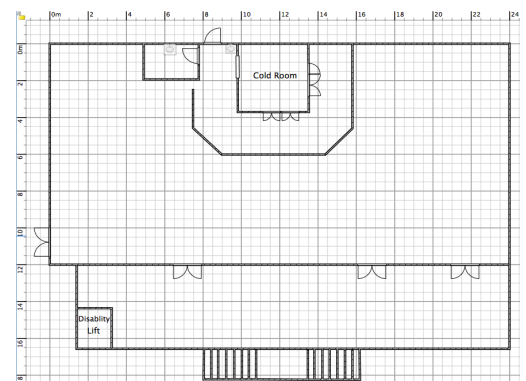

#### IDEALLY SUITED FOR:

Bar facilities to accompany an event on the grounds

**AREA / FLOORSPACE:** Approx 288m<sup>2</sup>

#### KEY FEATURES:

- Building access from within showgrounds
- Toilet facilities located close to building
- on-street and off-street parking nearby
- Power – standard 10 amp outlets
- Large cold room approx 13.7m<sup>2</sup>
- Large covered deck on ring side

#### FLOOR PLAN