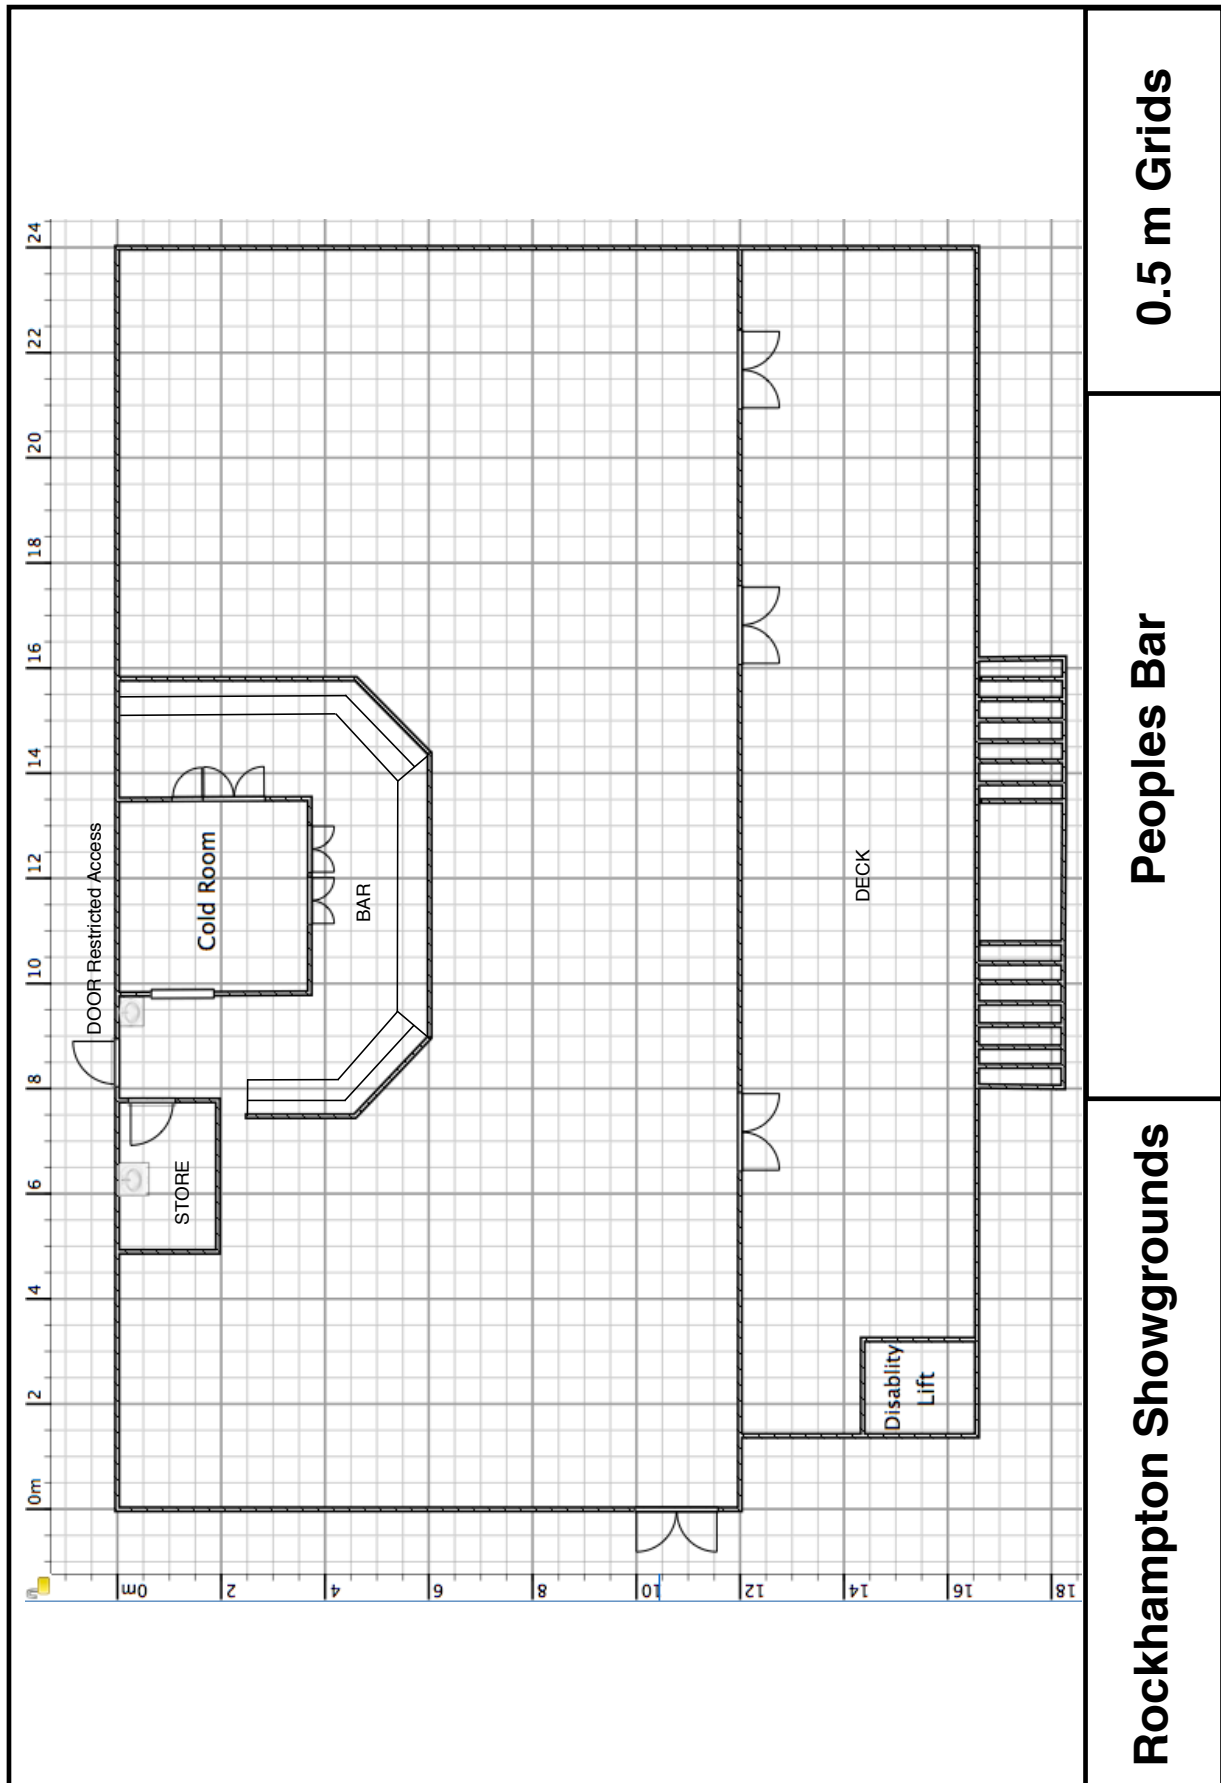

#### TYPE OF VENUE:

A medium sized open plan bar with a flat concrete floor and covered deck

#### IDEALLY SUITED FOR:

Bar facilities to accompany an event on the grounds

**AREA / FLOORSPACE:** Approx 288m<sup>2</sup>

#### FLOOR PLAN

# PEOPLES BAR

0.5 m Grids

Peoples Bar

Rockhampton Showgrounds