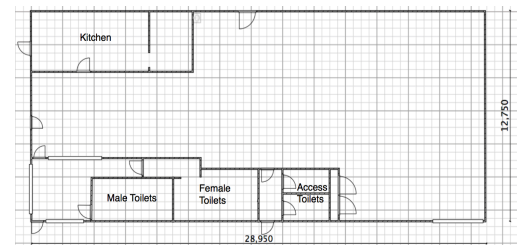

#### AREA / FLOORSPACE:

Approx 245m<sup>2</sup>

#### KEY FEATURES:

- Seating capacity: 100 with tables and chairs; classroom style: 200
- Air conditioning
- kitchen facilities & servery
- 3m ceiling height
- Wheelchair accessible
- Building access via New Exhibition Road or from within Showgrounds.
- Toilet facilities located in building
- Easy service access
- On-street and off-street parking nearby
- Power – standard 10 amp outlets available
- Ticketing available

#### FLOOR PLAN