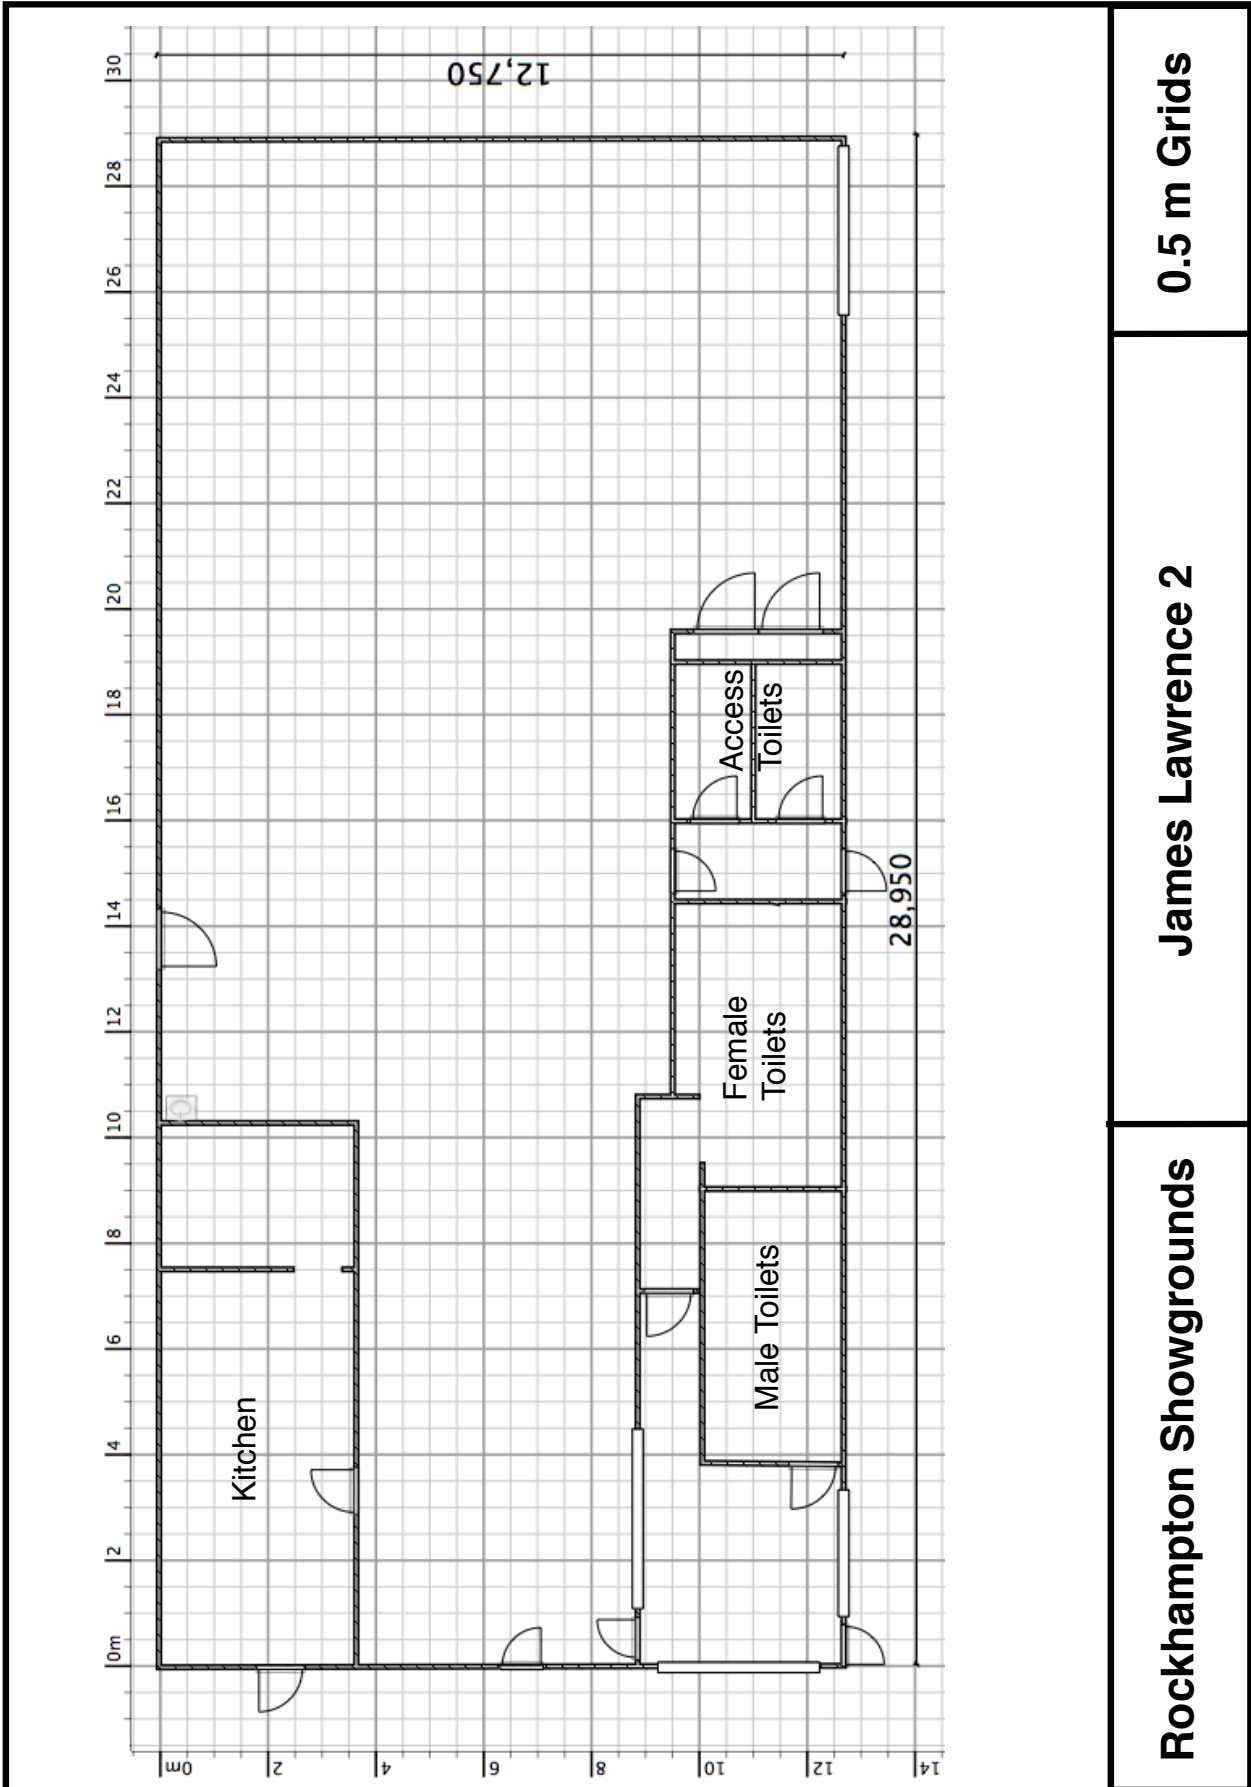

JAMES LAWRENCE PAVILION B

PO Box 1860 Rockhampton Qld 4700 T. 07-49245600
E. venuehire@rrc.qld.gov.au

Rockhampton Showgrounds is owned and operated by Rockhampton Regional Council.

www.seeitlive.com.au