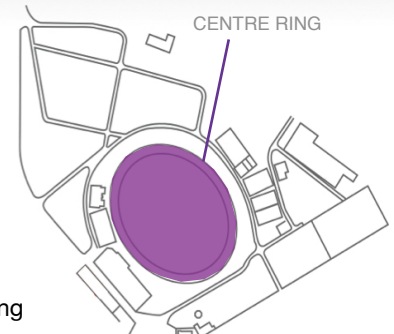

SHOWGROUNDS

Current as at November 2018

PO Box 1860 Rockhampton Qld 4700 T. 07-49245600

E. pilbeamtheatre@rrc.qld.gov.au

Rockhampton Showgrounds is owned and operated by Rockhampton Regional Council.

www.seeitlive.com.au

Rockhampton
Regional Council