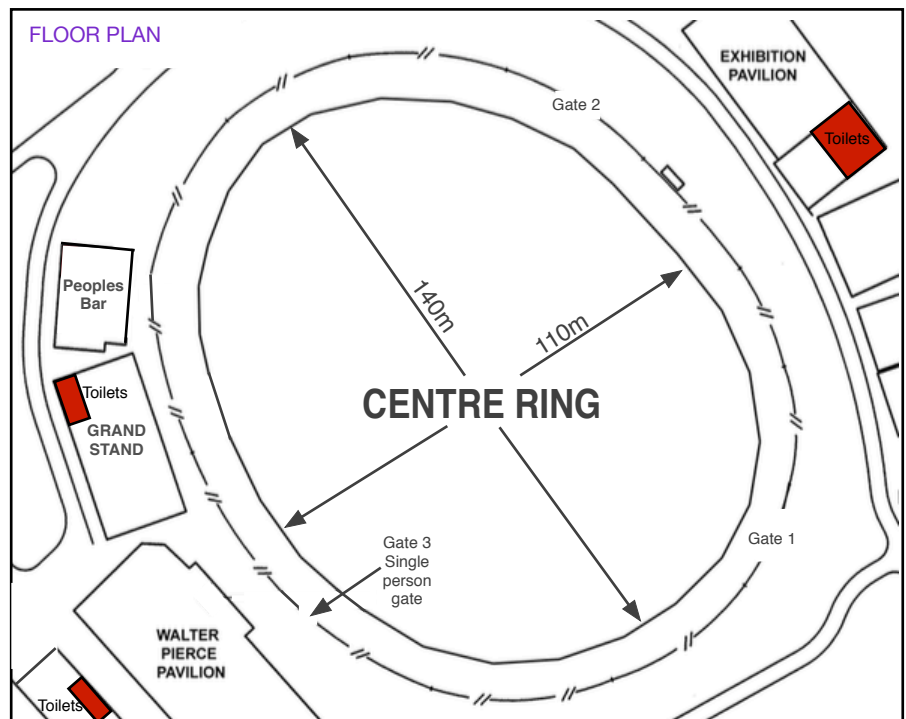

## TYPE OF VENUE:

Large fenced grassed outdoor area with a 13m wide dirt race track around the outer edge. Overlooked by a 1600 seat grand stand with provision for additional seating around the outside of the ring fence.

## AREA / FLOORSPACE:

Approx 12100m<sup>2</sup>

## KEY FEATURES:

- Ample room for large marquees and Tents
- Floodlight for night functions
- Can accommodate heavy vehicles
- Toilet facilities located nearby
- Wheelchair accessible
- On-street and off-street parking nearby
- Power available from outside the ring fence
- 13 meter wide dirt race track with reinforced concrete fence topped with wire catch fencing