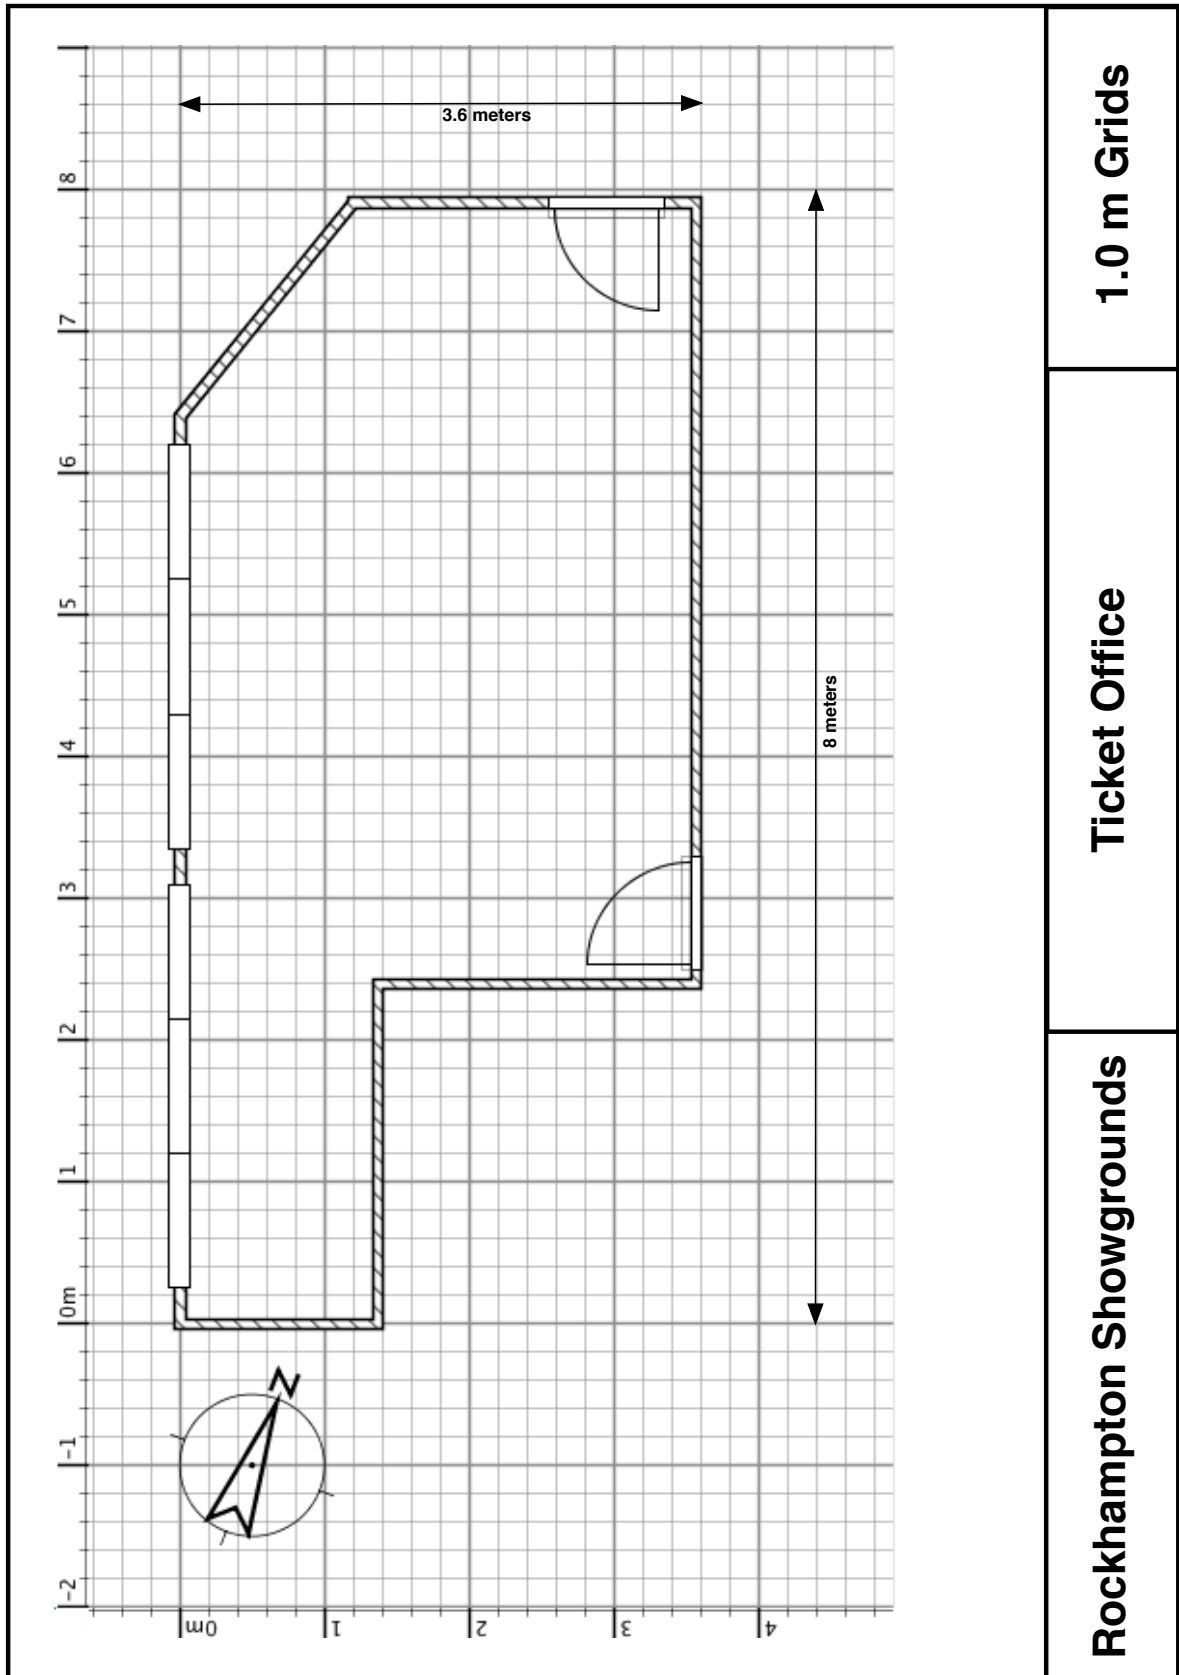

Ticket Office

1.0 m Grids

Ticket Office

Rockhampton Showgrounds