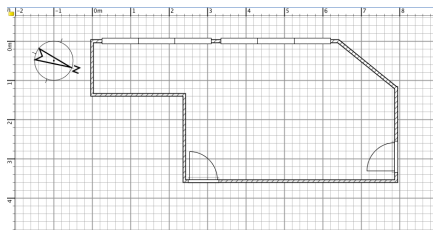

Ticket Office

The Ticket Office forms part of the Rockhampton Showgrounds Complex, a diverse, multi purpose site, situated right in the heart of Rockhampton.

This office can be used for the sale of tickets and has six windows for the ticket sale positions.

LOCATION:

The Rockhampton Showgrounds, Exhibition Road, only minutes from the CBD, airport and the beautiful Fitzroy River precinct

TYPE OF VENUE:

A small office with for window counters facing the street for the sale of tickets or as a small site office.

AREA / FLOORSPACE:

Approx 22m²

KEY FEATURES:

- Building access from within showgrounds
- 6 windows for the sale of tickets
- Toilet facilities located close to building
- Wheelchair accessible (Through Administration Office)
- On-street and off-street parking nearby
- Power – standard 10 amp outlets available

EXTRAS

Sound, lighting and other equipment available for hire through our office

IDEALLY SUITED FOR:

Sale of Tickets or small site office

RATES

Rockhampton Regional Council adopted fees and charges will apply

FLOOR PLAN

SHOWGROUNDS

Current as at April 2020

PO Box 1860 Rockhampton Qld 4700 T. 07-49245600

E. venuehire@rrc.qld.gov.au

Rockhampton Showgrounds is owned and operated by Rockhampton Regional Council.

www.seeitlive.com.au

Rockhampton
Regional Council