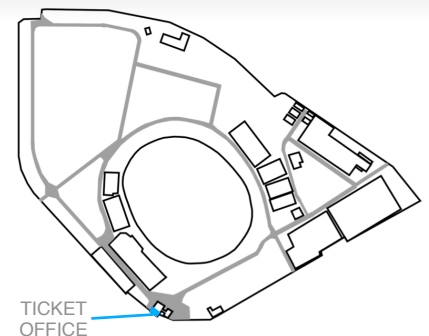

SHOWGROUNDS

Current as at April 2020

PO Box 1860 Rockhampton Qld 4700 T. 07-49245600

E. venuehire@rrc.qld.gov.au

Rockhampton Showgrounds is owned and operated by Rockhampton Regional Council.

www.seeitlive.com.au

Rockhampton
Regional Council