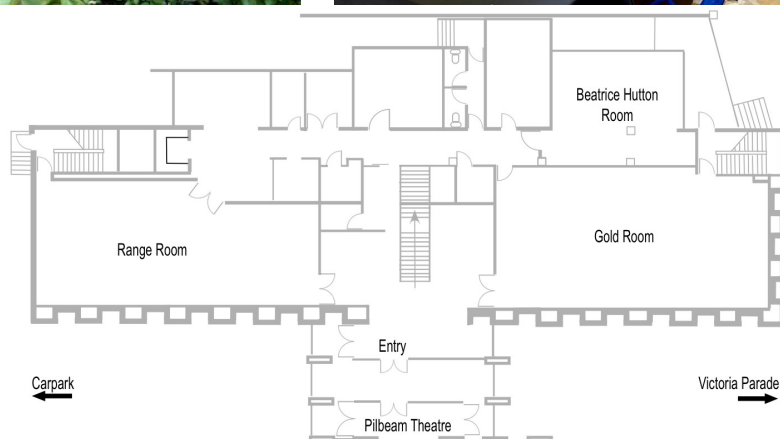

62 VICTORIA PARADE BEATRICE HUTTON ROOM

Originally opened in 1979 as the Art Gallery, 62 Victoria Parade is a series of open span spaces with high ceilings spread over two levels. Ideal for conducting meetings, training, rehearsals or small performance spaces.

AREA:

31m²

KEY FEATURES:

- The Beatrice Hutton Room is a smaller room with timber floor
- Wheelchair accessible
- Airconditioned
- Comes with 6 tables 20 chairs
- On street and off street patron parking
- Licensed bar available on request
- Other equipment available for hire through our office
- Kitchenette