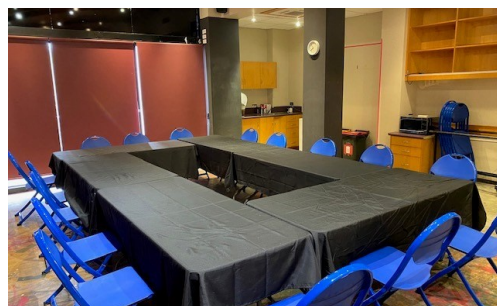

62 VICTORIA PARADE BEATRICE HUTTON ROOM

Originally opened in 1979 as the Art Gallery, 62 Victoria Parade is a series of open span spaces with high ceilings spread over two levels. Ideal for conducting meetings, training, rehearsals or small performance spaces.

AREA:

31m²

KEY FEATURES:

- The Beatrice Hutton Room is a smaller room with timber floor
- Wheelchair accessible
- Airconditioned
- Comes with 6 tables 20 chairs
- On street and off street patron parking
- Licensed bar available on request
- Other equipment available for hire through our office
- Kitchenette