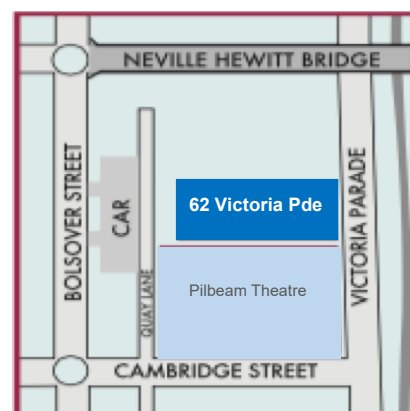

KEY FEATURES:

- The Beatrice Hutton Room is a smaller room with timber floor
- Wheelchair accessible
- Airconditioned
- Comes with 6 tables 20 chairs
- On street and off street patron parking
- Licensed bar available on request
- Other equipment available for hire through our office
- Kitchenette