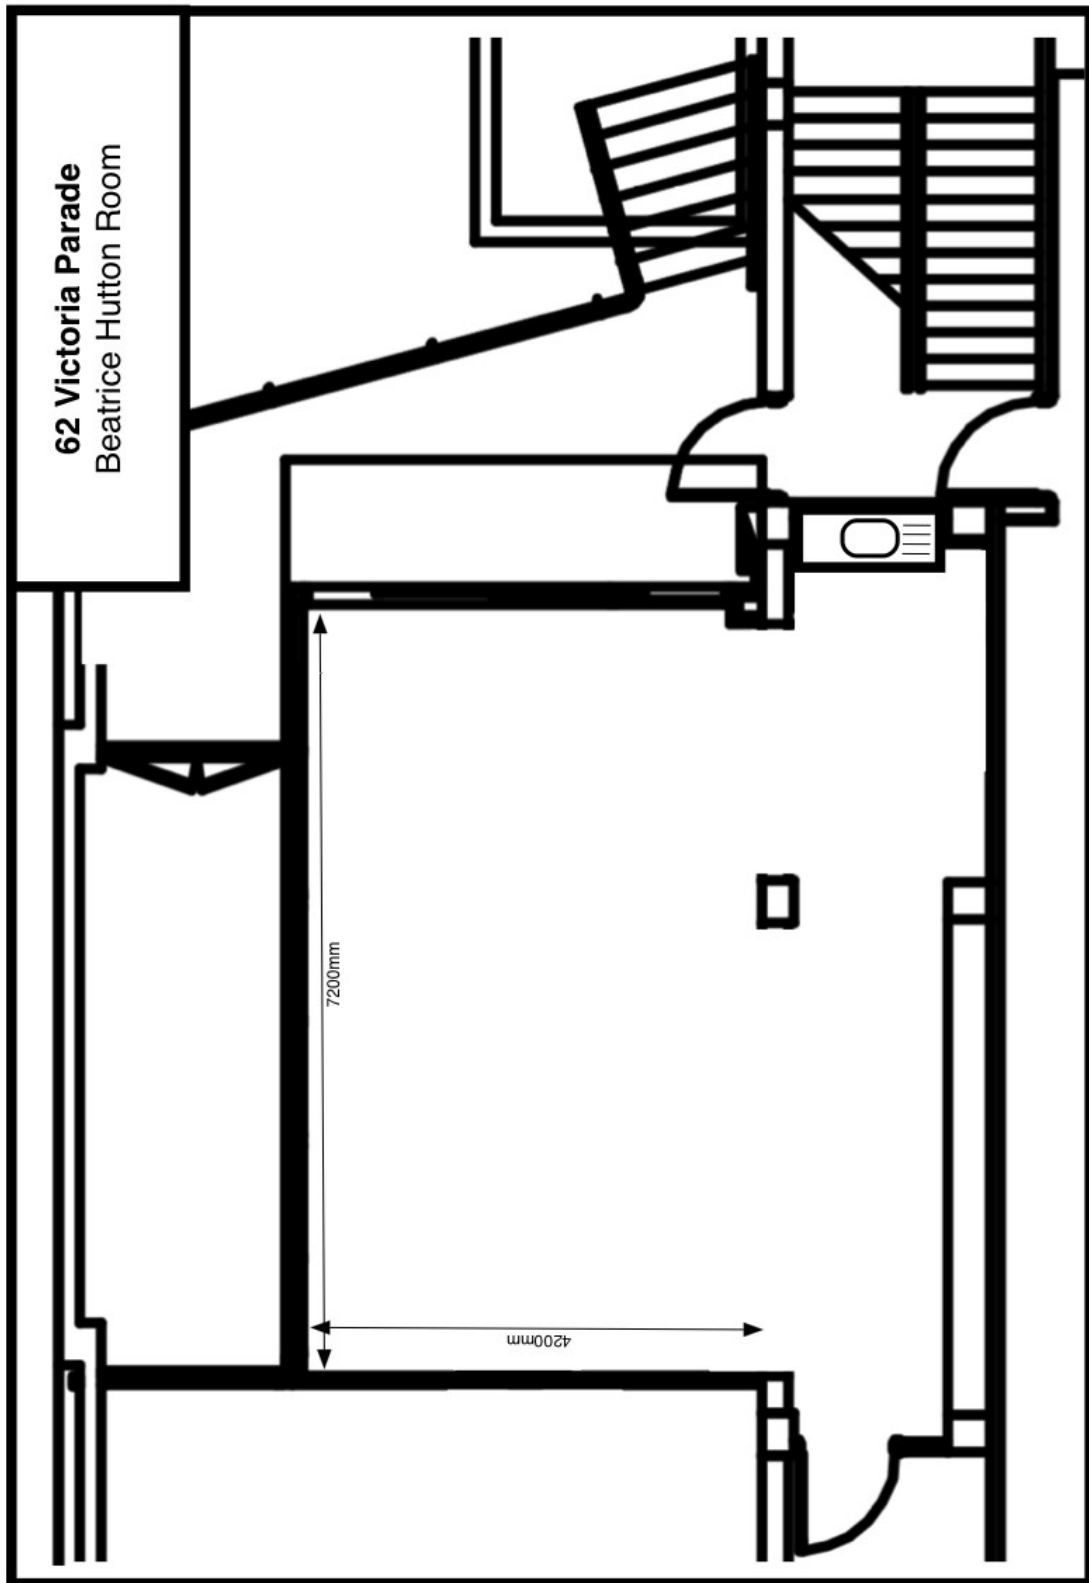

62 VICTORIA PARADE BEATRICE HUTTON ROOM

PO Box 1860 Rockhampton QLD 4700 T.07-49245600
E. majorvenues@rrc.qld.gov.au
62 Victoria Parade is owned and operated by Rockhampton Regional Council

www.seeitlive.com.au